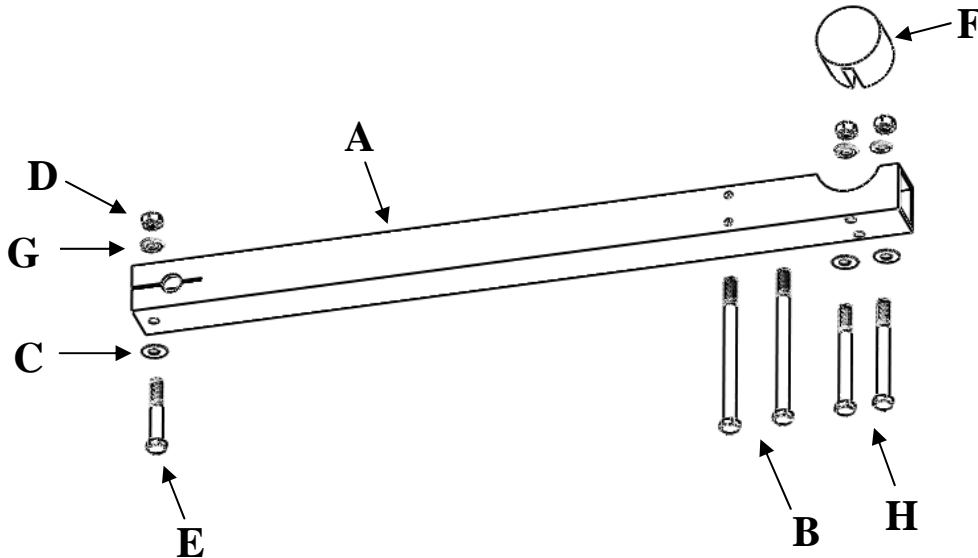

Onset Computer Corporation

Half Cross Arm Kit (M-CAB) Packing List

	Qty	✓	Item(s)
A	1		Half Cross Arm
B	2		1/4-20 x 2 3/4" Hex Head Bolts
C	3		1/4" Stainless Steel Flat Washers
D	3		1/4-20 Nuts
E	1		1/4-20 x 1 3/4" Hex Head Bolt
F	1		Mast Plug
G	3		1/4" split Lock Washer
H	2		1/4-20 X 3 3/4" Hex Head Bolts