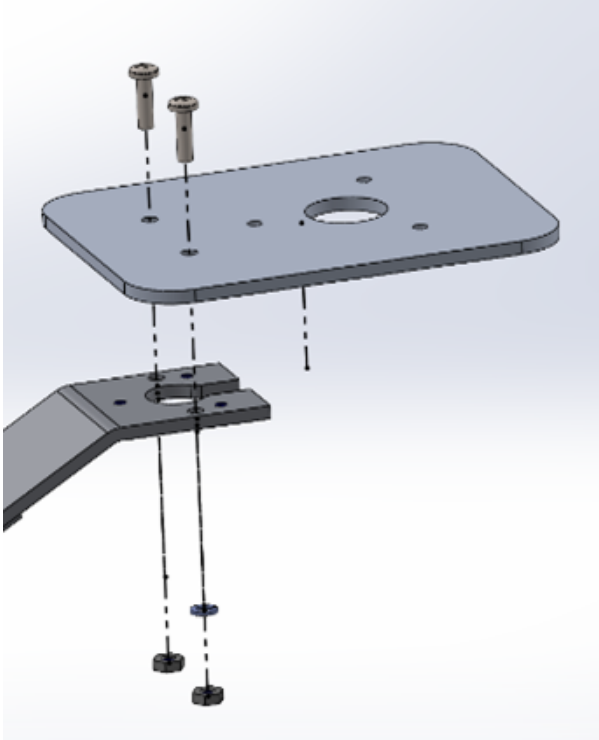

M-PLT

Plate Mount for LI-COR Light Sensor Bracket

Securely attaches the 2003S Mounting & Leveling Fixture to the M-LBB Light Sensor Bracket for LI-COR Light Sensors.

Supported Measurements

Light Intensity