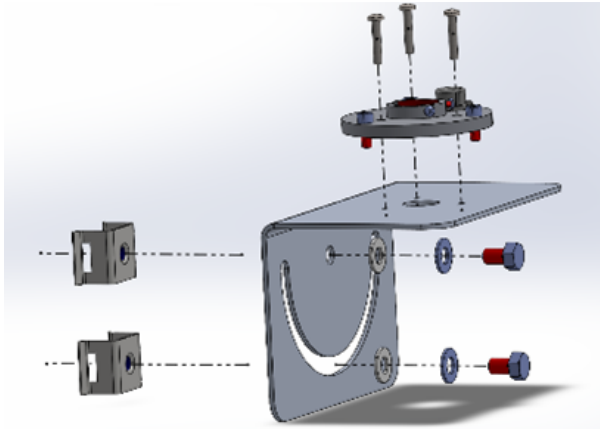

M-BRK

Bracket Mount for MX2308 & MX2309 Light Sensors

Securely attaches the 2003S Mounting & Leveling Fixture for LI-COR Light Sensors to a mounting pole or pipe. (2003S not included)

Supported Measurements