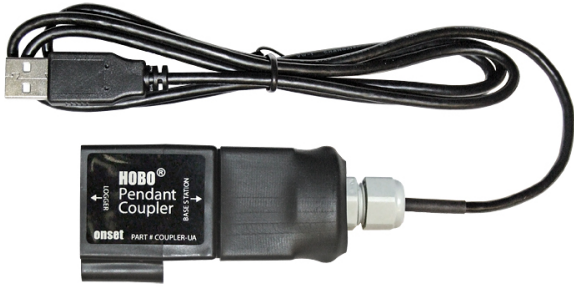

BASE-U-1

## HOBO Optic USB Base Station for Pendant

Discontinued

The Pendant Base Station and Coupler provide fast optical infrared (IR) communication for easy data logger launch and readout of HOBO Pendant data loggers. The Base Station connects via USB to a host computer, while the Coupler attaches the data logger to the Base Station for communications. The Pendant Base Station offloads full 64K data logger in 30 seconds or a full 8K data logger in 6 seconds, and is splash resistant.

### Features

- Provides fast optical infrared (IR) communication for easy logger launch and readout of HOBO Pendant Event data loggers
- Connects via USB to a host computer
- Offloads full 64K logger in 30 seconds