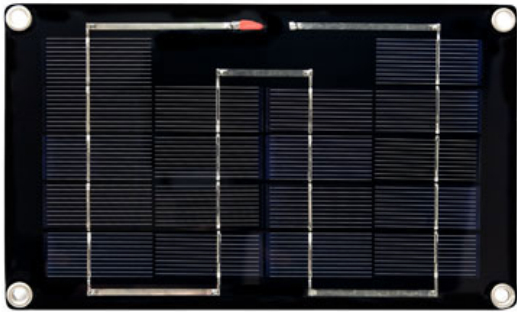

SOLAR-3W

3 Watt Solar Panel

Discontinued

3.0 Watt Solar Panel - for moderately cloudy locations, higher latitudes, and/or medium data transfer requirements. 3.0 Watt, 6 Volt Solar Panel

Important Information

Price includes surcharge to cover US government-imposed duties on solar panels.

[View upgrade options](#)

Contact Us

Sales (8am to 5pm ET, Monday through Friday)

- Email sales@onsetcomp.com
- Call 1-508-759-9500
- In U.S. toll free 1-800-564-4377
- Fax 1-508-759-9100

Technical Support (8am to 5pm ET, Monday through Friday)

- Contact Product Support www.onsetcomp.com/support/contact
- Call 1-508-759-9500
- In U.S. toll free 1-877-564-4377

Onset Computer Corporation
470 MacArthur Boulevard
Bourne, MA 02532