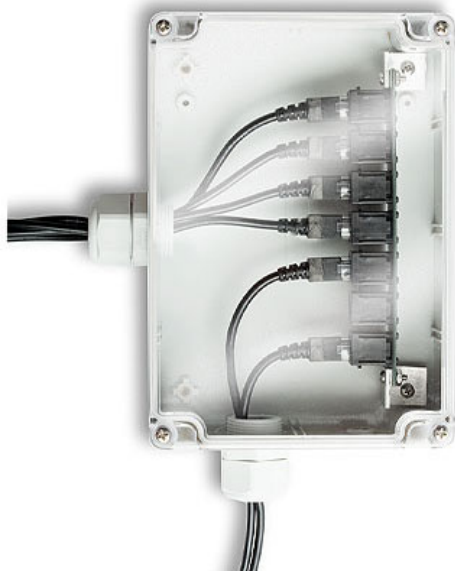

S-ADAPT-6

Smart Sensor Consolidator Box Adapter

Use of a Smart Sensor Extension Cable - REQUIRED

Allows users to connect up to six Smart Sensors in a water-resistant enclosure to one sensor extension cable back to HOBO stations with Smart Sensor inputs.

Important Information

Extension cable is required and can be added to cart from Compatible Items tab.

Contact Us

Sales (8am to 5pm ET, Monday through Friday)

- Email sales@onsetcomp.com
- Call 1-508-759-9500
- In U.S. toll free 1-800-564-4377
- Fax 1-508-759-9100

Technical Support (8am to 5pm ET, Monday through Friday)

- Contact Product Support www.onsetcomp.com/support/contact
- Call 1-508-759-9500
- In U.S. toll free 1-877-564-4377

Onset Computer Corporation
470 MacArthur Boulevard
Bourne, MA 02532