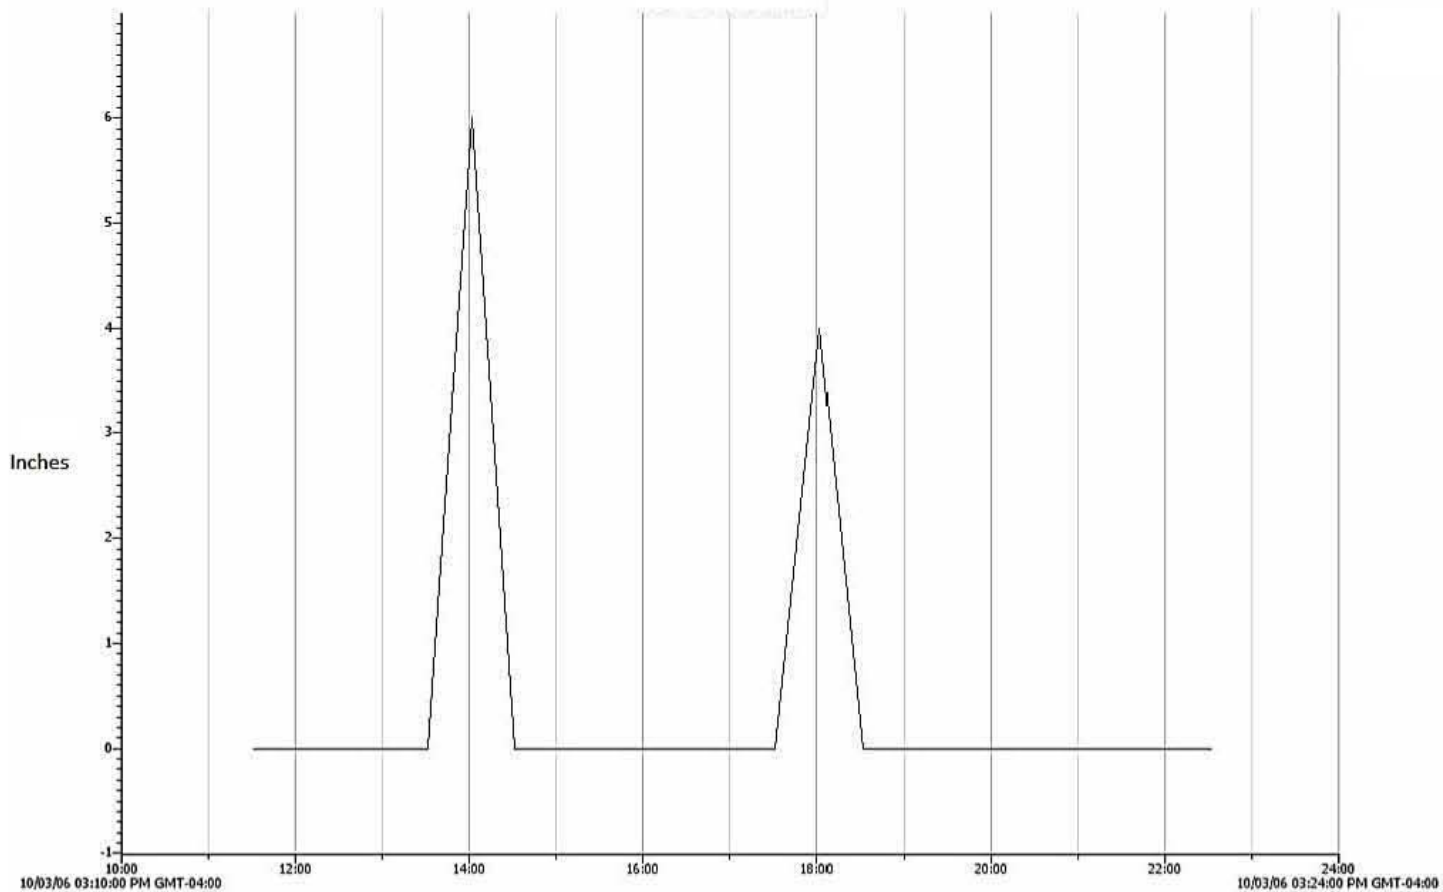

Smart rainfall data from S-RGA-M00X

RG3 Rainfall Data